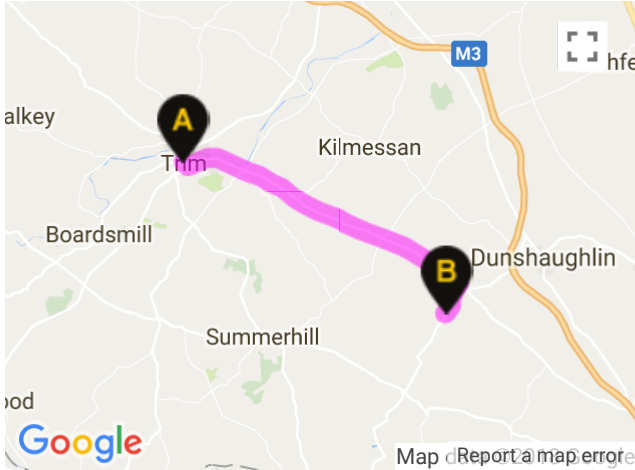

Route Planner

From Trim, Co. Meath, Ireland **to:** Culmullen Church, Culmullin, Drumree, Co. Meath, Ireland
Distance: 9.7 miles | **Time:** 0 hr 14 min

Distance	Directions	Total
0.0	Start: Castle St, Trim, Co. Meath, Ireland Head east towards R154	0.0
0.0	Exit the roundabout onto R154	0.0
8.8	Turn right onto R125 Destination will be on the left	8.8
1.0	Arrive: Presbytery, Culmullin, Drumree, Co. Meath, Ireland	9.7
Section time: 14 min 33 s, Total time: 14 min 33 s		

AA Roadwatch
Call 84322 – get traffic and weather news in a hurry, 24 hours.
 Calls from mobiles are charged at up to 65p per minute at all times. Mobile rates vary.

About your route

This recommended route is designed as a guide to help you get to your destination safely and easily. If you find an error or omission, please let us know (routeplannerfeedback@theaa.com) so we can correct it for future users. You must not use this route in a way that interferes with your control of your vehicle, or otherwise endangers your safety or the safety of others.